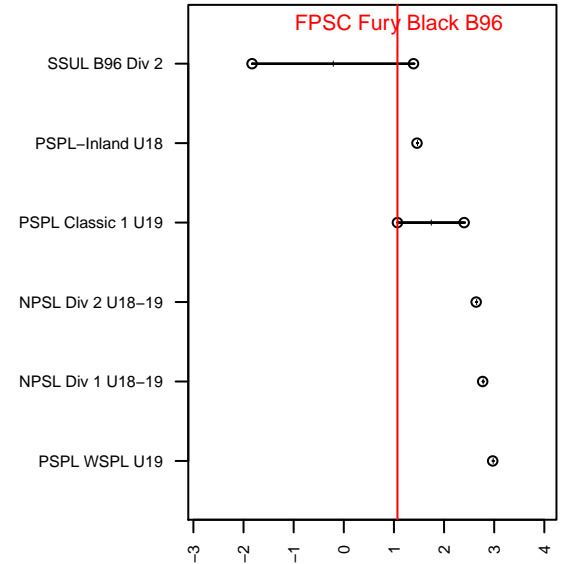

**attack and defense rating
relative to others at age
and all opponents in last 13 months**